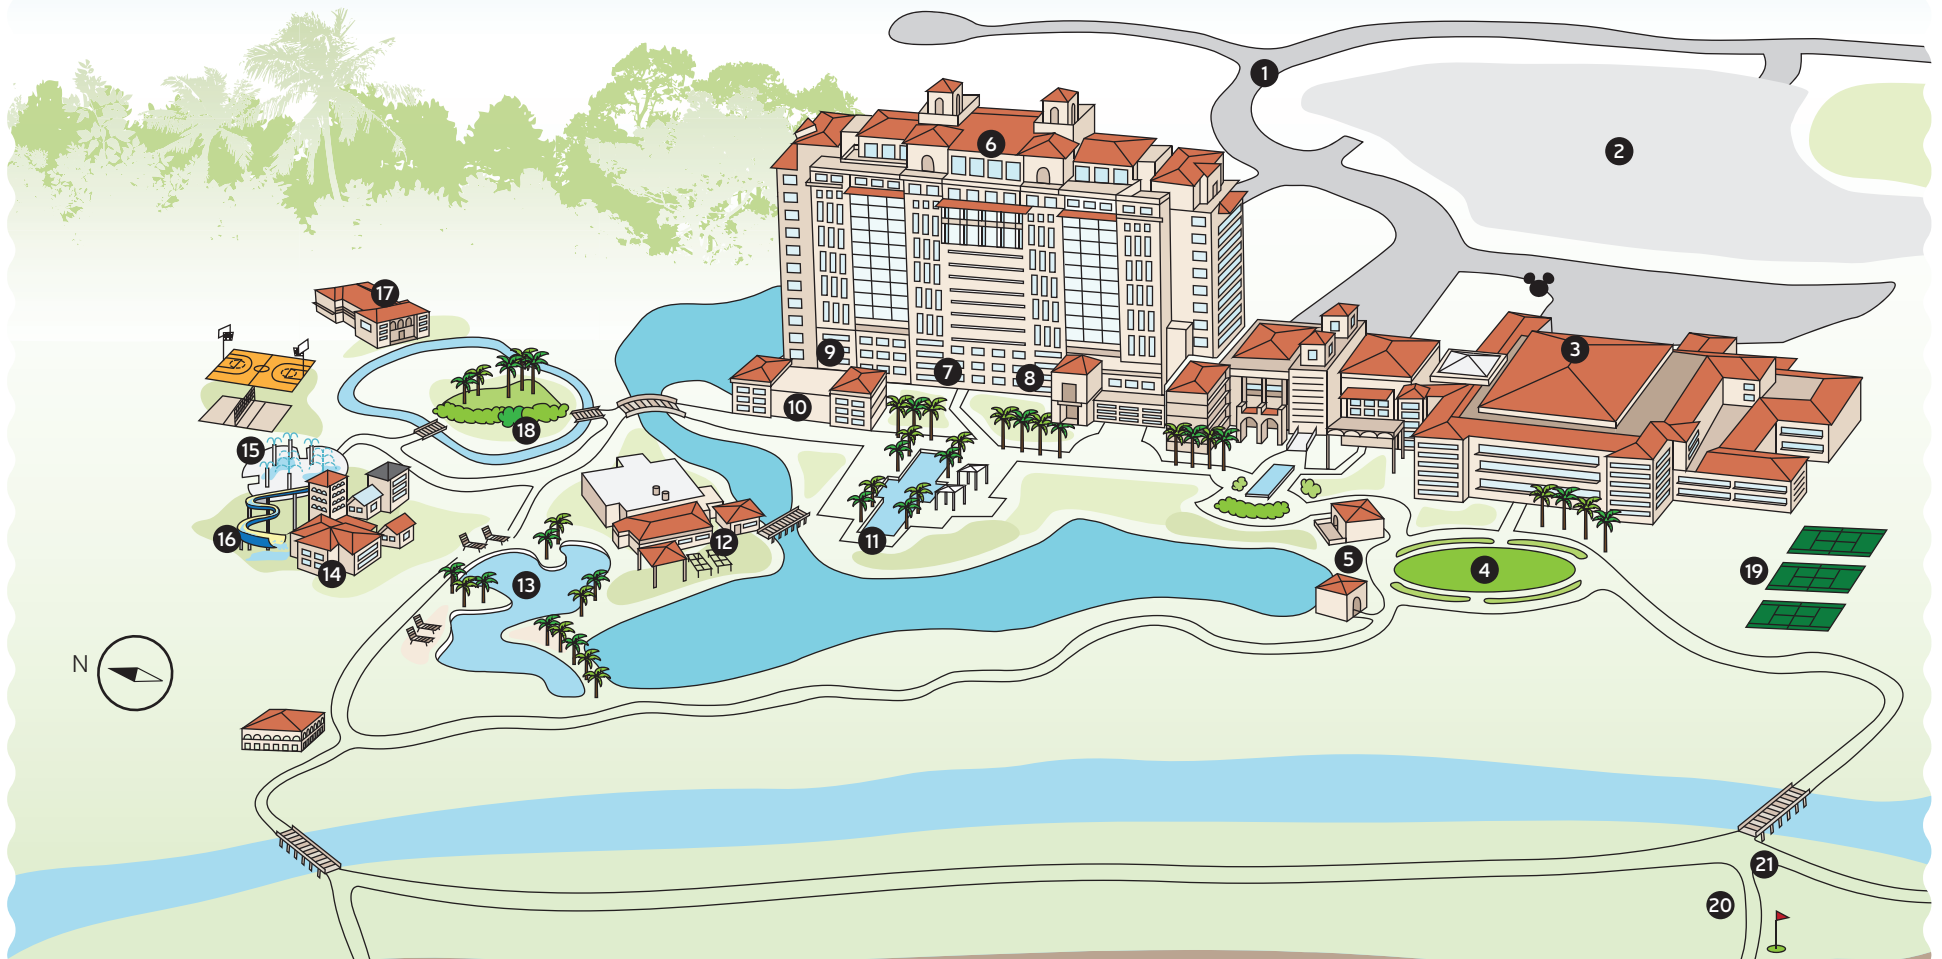

# RESORT MAP

  
**FOUR SEASONS RESORT**  
*Orlando at Walt Disney World®*  
 \*\*\*\*\*

- |                             |                                     |                           |                             |  |
|-----------------------------|-------------------------------------|---------------------------|-----------------------------|--|
| 1 Resort Entrance           | 6 Capa Bar & Restaurant - 17 Floor  | 10 Fitness Center         | 15 Splash Zone              | 19 Tennis Courts   |
| 2 Valet Parking             | 7 Ravello Restaurant - Ground Floor | 11 The Oasis - Adult Pool | 16 The Drop - Water Slides  | 20 Plancha Bar & Restaurant  |
| 3 Ballrooms & Meeting Rooms | Ravello Bar - Lobby                 | 12 PB&G Restaurant        | & The Peak - Rock Climbing  | 21 Tranquilo Golf Club   |
| 4 Event Lawn                | 8 Lickety Split & Shops - Lobby     | 13 Family Pool            | 17 The Hide Out - Game Room |  Transportation Pick-Up |
| 5 Lakeside Meeting Rooms    | 9 The Spa - Ground Floor            | 14 Kids for All Seasons   | 18 Drifters - Lazy River    | & Drop-Off to Disney Parks   |